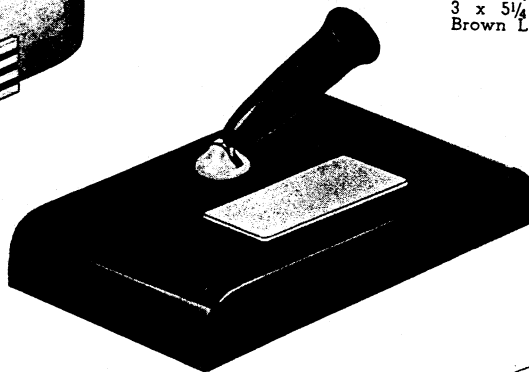

N118 GMAPE. Black Carrara. 3 x 5 inches. Gold name plate. With LIFETIME Pen $12.50.